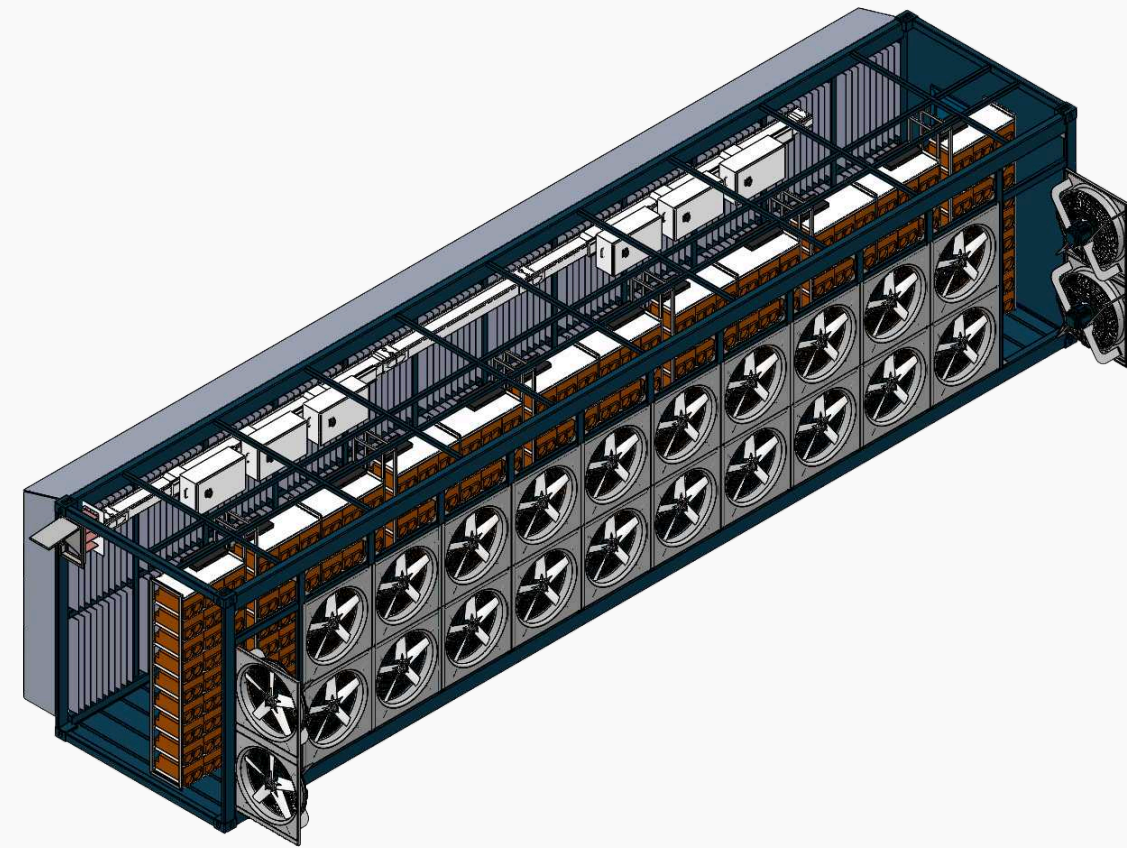

ENCLOSURE

- Welded steel frame for structural integrity
- **CSC certification** for multimodal shipping compliance
- Weight: **7 tons**
- Dimensions:
  - Length: **12,192 mm**
  - Width: **2,438 mm**
  - Height: **2,896 mm**